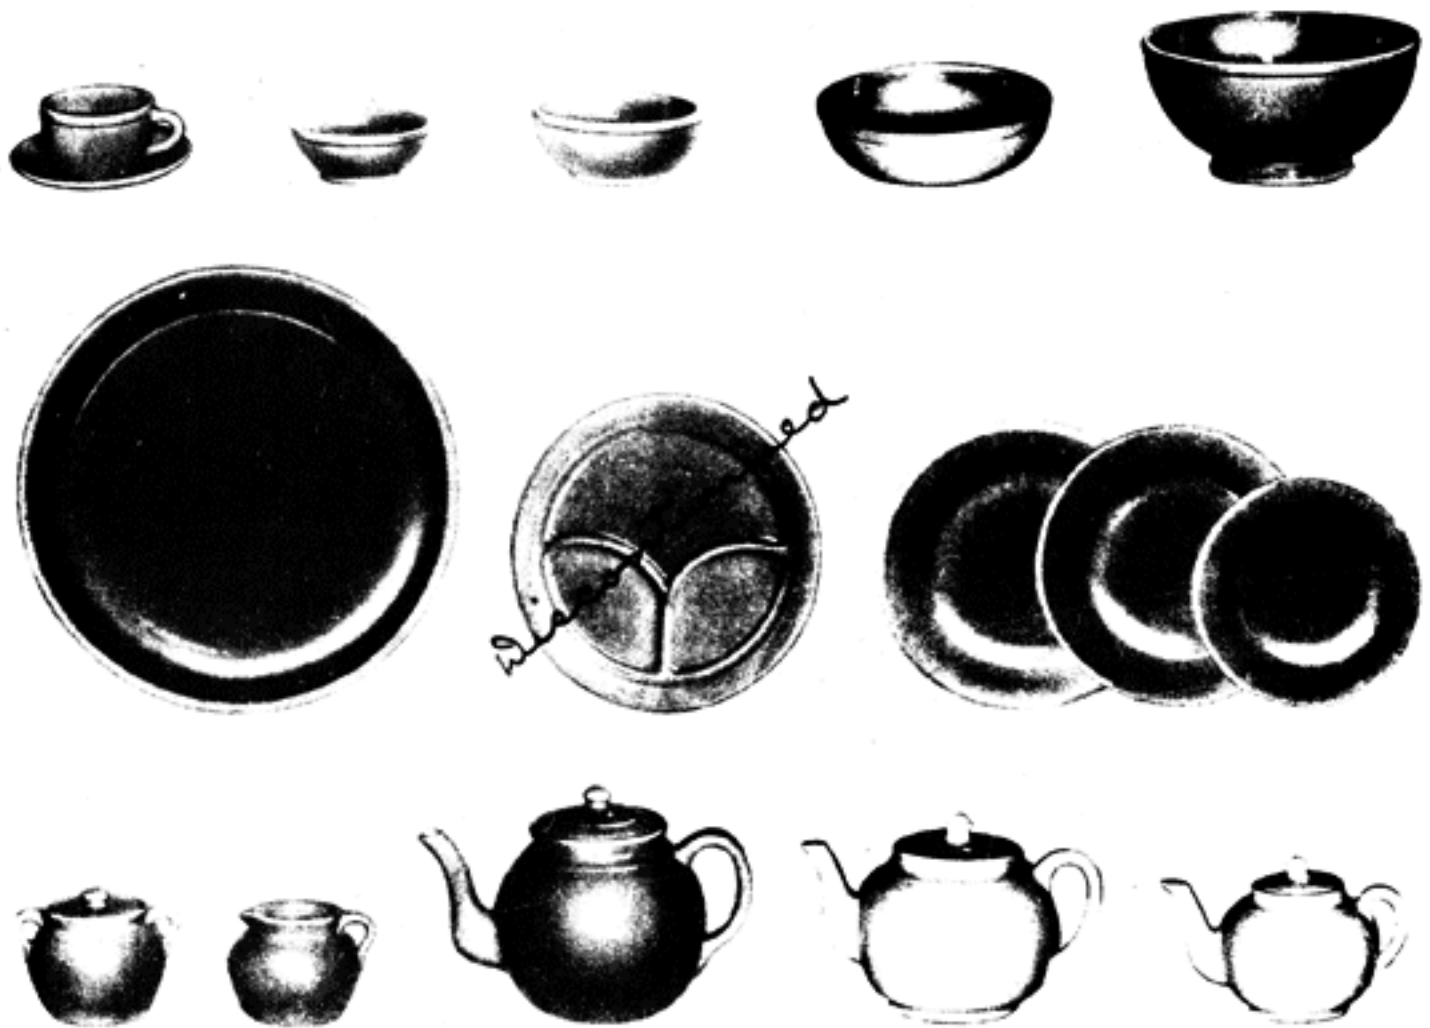

**LUNCHEON WARE, OPEN STOCK**

Colors: Periwinkle Blue—Pink—Blue Green—Jet Black

	WEIGHT EACH	PRICE EACH
Cup.....	.25 lb.	\$0.20
Saucer.....	.25 lb.	.15
4-inch Cereal Bowl.....	.4 lb.	.20
5-inch Porridge Bowl.....	.5 lb.	.20
6-inch Soup Bowl.....	1.0 lb.	.30
7-inch Luncheon Bowl.....	1.7 lbs.	.35
8-inch Luncheon Bowl.....	1.75 lbs.	.50
14-inch Chop Plate.....	3.5 lbs.	.75
<del>8-inch Compartment Plate.....</del>	<del>1.7 lbs.</del>	<del>.55</del>
10-inch Plate.....	1.0 lb.	.30
8-inch Plate.....	.75 lb.	.25
6-inch Plate.....	.5 lb.	.20
Sugar.....	.5 lb.	.35
Creamer.....	.5 lb.	.35
No. 143 Tea Pot (8 cup).....	2.5 lbs.	.75
No. 132 Tea Pot (4 cup).....	1.2 lbs.	.60
No. 131 Tea Pot (2 cup).....	.75 lb.	.40