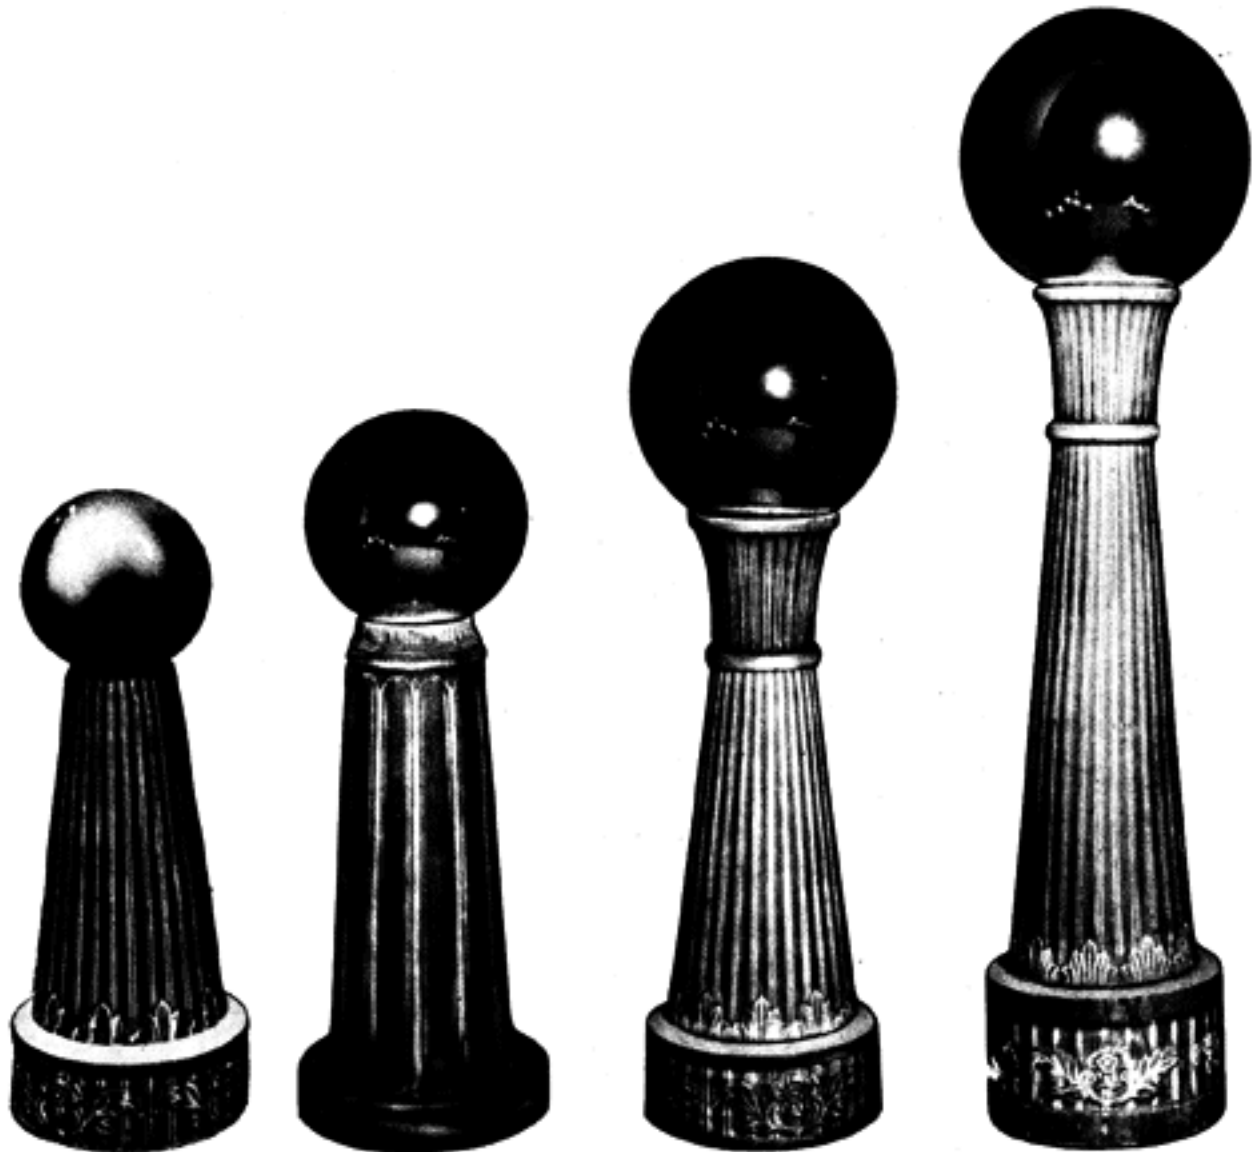

C-9

C-10

C-9

C-11

	HEIGHT	WEIGHT EACH	PRICE EACH
C- 9 Pedestal, Terra Cotta.....	22 inches	20 lbs.	$1.20
C- 9 Pedestal, Old Ivory or Green.....	22 inches	20 lbs.	1.50
C-10 Pedestal, Terra Cotta.....	24 inches	26 lbs.	2.25
C-10 Pedestal, Old Ivory.....	24 inches	26 lbs.	3.00
C- 9 Pedestal and Extension, Terra Cotta.....	28 1/2 inches	24 lbs.	2.25
C- 9 Pedestal and Extension, Old Ivory or Brushed Green.....	28 1/2 inches	24 lbs.	3.00
C-11 Pedestal and Extension, Terra Cotta.....	39 inches	39 lbs.	7.15
C-11 Pedestal and Extension, Old Ivory or Brushed Green.....	39 inches	39 lbs.	9.00

Above prices do not include Gazing Globes

	WEIGHT EACH	PRICE EACH
8-inch Gazing Globes.....	3.0 lbs.	$3.00
10-inch Gazing Globes.....	4.0 lbs.	6.00
12-inch Gazing Globes.....	5.5 lbs.	9.00
14-inch Gazing Globes.....	6.0 lbs.	12.00